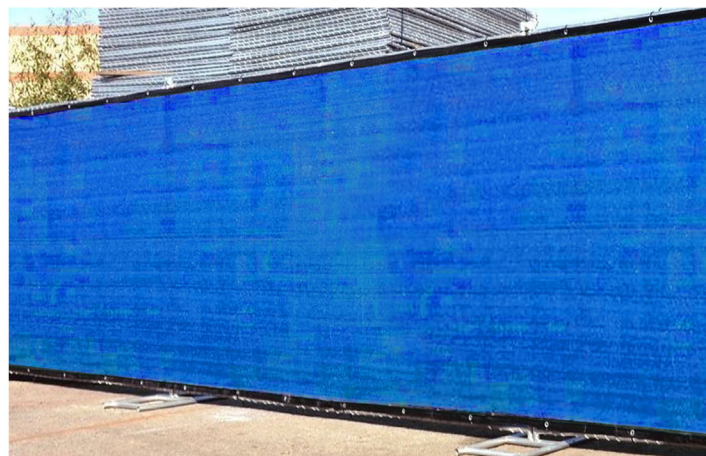

EAGLE

PRIVACY FENCE SCREEN

PF SERIES

BUTTON HOLES

WEB & GROMMETS

FENCE SCREEN WORKSITE PROTECTION

- High strength knitted polyethylene mesh
- 90% mesh shade cloth
- Netting rolls include reinforced button holes for fastening
- Netting panels include reinforced webbing & grommets for fastening
- Mold & mildew resistant
- Commonly known as fence screen, windscreen, or shade cloth

GREEN

BLACK

BLUE

TAN

APPLICATIONS & BENEFITS

- Provides a visual barrier for privacy
- Protect dust & debris on the construction jobsite
- Creates a windscreen block or shade cloth
- Can be used as crowd control for special events
- Tear resistant & will not unravel when cut
- Will not brittle or crack in harsh weather environments

PF SERIES		PRIVACY ROLLS		
ROLL SIZE	COLOR	EDGES	ITEM #	PALLET QTY
5'8" X 150'	BLACK	BUTTON HOLES	PF-58150-BLK	30 ROLLS
5'8" X 150'	GREEN	BUTTON HOLES	PF-58150-GRN	30 ROLLS
5'8" X 150'	BLUE	BUTTON HOLES	PF-58150-BLU	30 ROLLS
5'8" X 150'	TAN	BUTTON HOLES	PF-58150-TAN	30 ROLLS
7'8" X 150'	BLACK	BUTTON HOLES	PF-78150-BLK	20 ROLLS
7'8" X 150'	GREEN	BUTTON HOLES	PF-78150-GRN	20 ROLLS
7'8" X 150'	BLUE	BUTTON HOLES	PF-78150-BLU	20 ROLLS
10' X 150'	BLACK	BUTTON HOLES	PF-10150-BLK	15 ROLLS
10' X 150'	TAN	BUTTON HOLES	PF-10150-TAN	15 ROLLS

PFG SERIES		PRIVACY PANELS		
ROLL SIZE	COLOR	EDGES	ITEM #	PALLET QTY
5'8" X 50'	BLACK	WEB & GROMMETS	PFG-5850-BLK	3 PER BALE, 24 BALES
5'8" X 50'	GREEN	WEB & GROMMETS	PFG-5850-GRN	3 PER BALE, 24 BALES
5'8" X 50'	BLUE	WEB & GROMMETS	PFG-5850-BLU	3 PER BALE, 24 BALES
5'8" X 50'	TAN	WEB & GROMMETS	PFG-5850-TAN	3 PER BALE, 24 BALES
5'8" X 150'	BLACK	WEB & GROMMETS	PFG-58150-BLK	1 PER BALE, 24 BALES
5'8" X 150'	GREEN	WEB & GROMMETS	PFG-58150-GRN	1 PER BALE, 24 BALES
7'8" X 50'	GREEN	WEB & GROMMETS	PFG-7850-GRN	3 PER BALE, 24 BALES