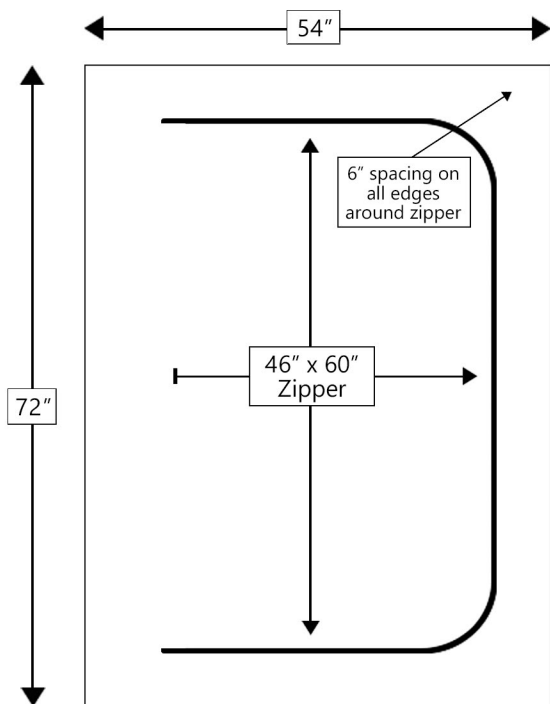

## ZIPPER ACCESS DOOR

### INDUSTRIAL GRADE VINYL ZIPPER DOOR

- 20 mil heavy duty clear vinyl
- 54" x 72" (46" x 60" opening)
- "C-shaped" access door with built in zipper
- 4" heavy duty webbing with 4 rows of stitching
- Flame retardant vinyl fabric
- Easy to seam & tape off
- Used to access plastic sheeting, shrink wrap, reinforced poly & scaffold sheeting enclosures