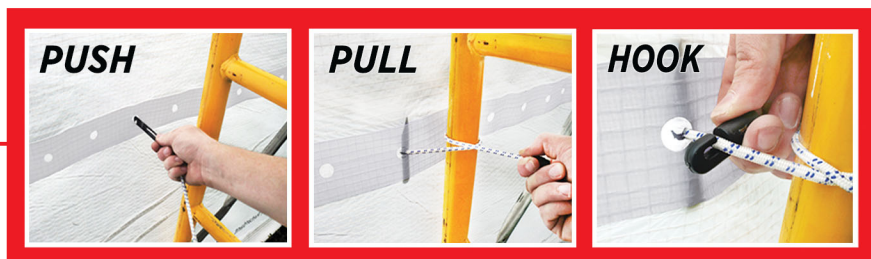

APPLICATIONS & BENEFITS

- Creates a temporary weather enclosure
- Provides containment for dust & debris
- Increases temporary heating efficiency
- Handles well in low temperatures
- Allows sunlight to transmit through
- Scaffold & construction building enclosures
- Fast & easy installation from the inside of the scaffold

SHEETING INSTALLATION