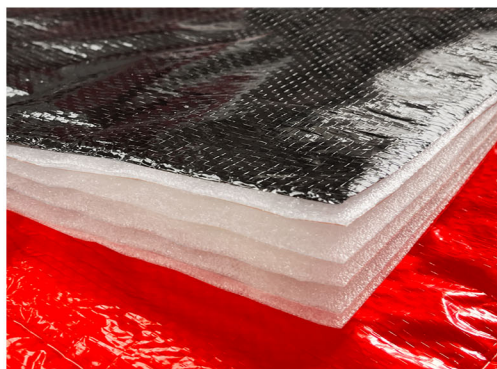

## WINTER CONCRETE BLANKET

CB5 SERIES

### 5 LAYER FOAM INSULATED TARP/BLANKET

- Woven coated reinforced outer shell
- Innovative SnowBlok™ coating on both sides
- Red/Black protective cover
- 5 layer foam insulation
- Border edges stitched to secure foam layers
- Grommets spaced every 2 feet
- UV protection for exposure to sunlight

## APPLICATIONS & BENEFITS

- Winter protection enclosure tarp
- Concrete curing for cold weather construction
- Used to cover concrete decks & vertical formwork
- Used for temporary building containment
- Remains flexible in frigid temperatures
- Durable & reusable
- Compact folding & packaging for distribution