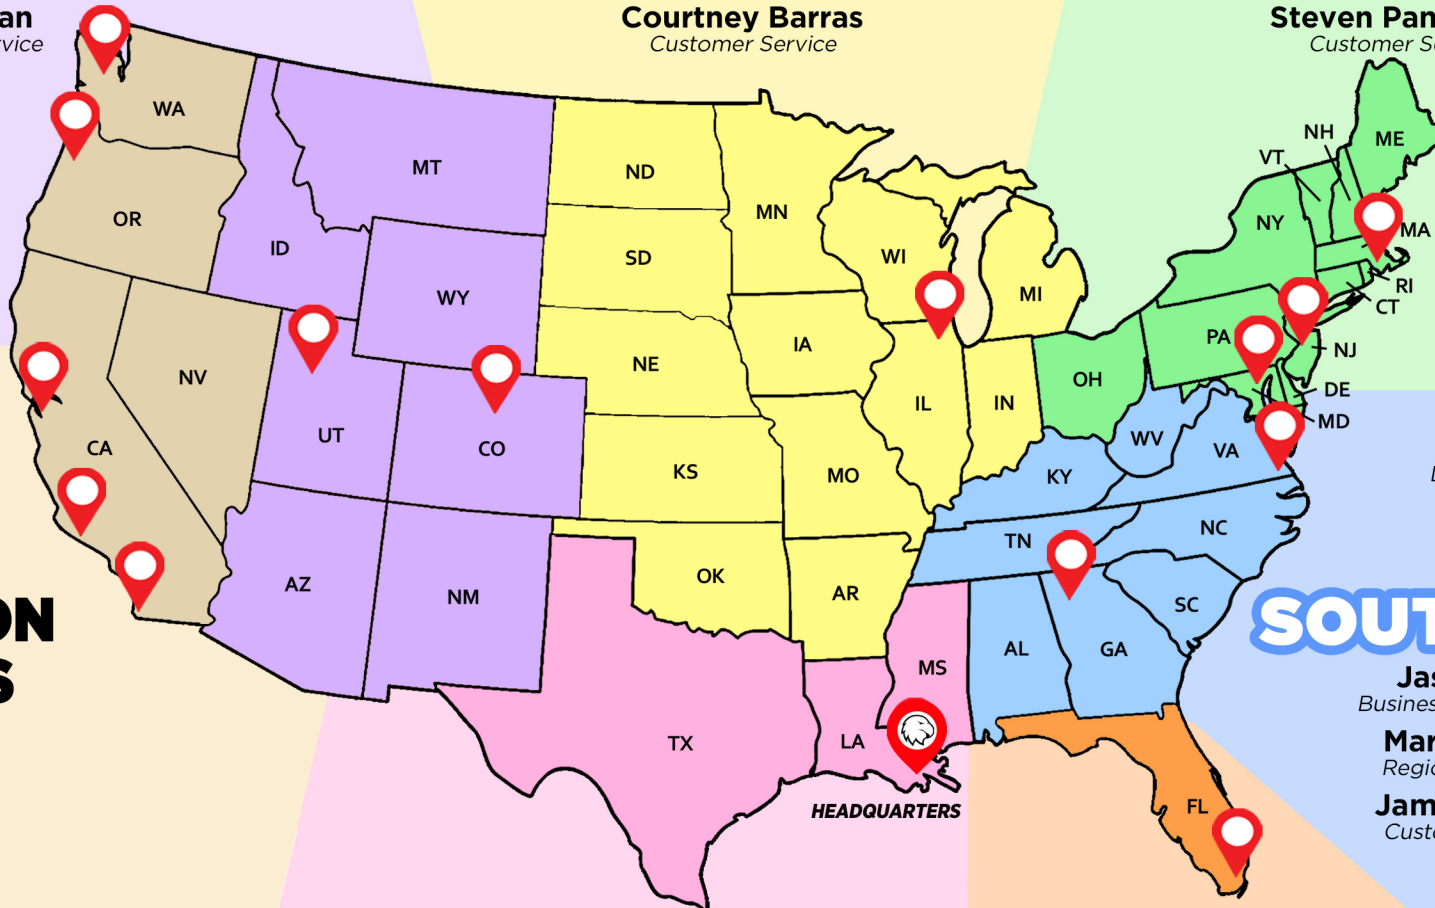

**TEAM  
EAGLE**

**EAGLE**

**MOUNTAIN**

**Eric Long**  
*Business Development*

**Marc Melan**  
*Customer Service*

**MIDWEST**

**Blake Brown**  
*Regional Manager*

**Courtney Barras**  
*Customer Service*

**NORTHEAST**

**Phil Tamallanca**  
*Regional Manager*

**Steven Panepinto**  
*Customer Service*

**15**

**DISTRIBUTION  
LOCATIONS**

[eagleind.com/locations](http://eagleind.com/locations)

**George Wall**  
*VP of Sales*

**Trey Roussel**  
*National Business  
Development Manager*

**SOUTHEAST**

**Jason Beal**  
*Business Development*

**Mark Coulon**  
*Regional Manager*

**James Falcon**  
*Customer Service*

**WEST COAST**

**Steve Keppel**  
*Regional Manager*